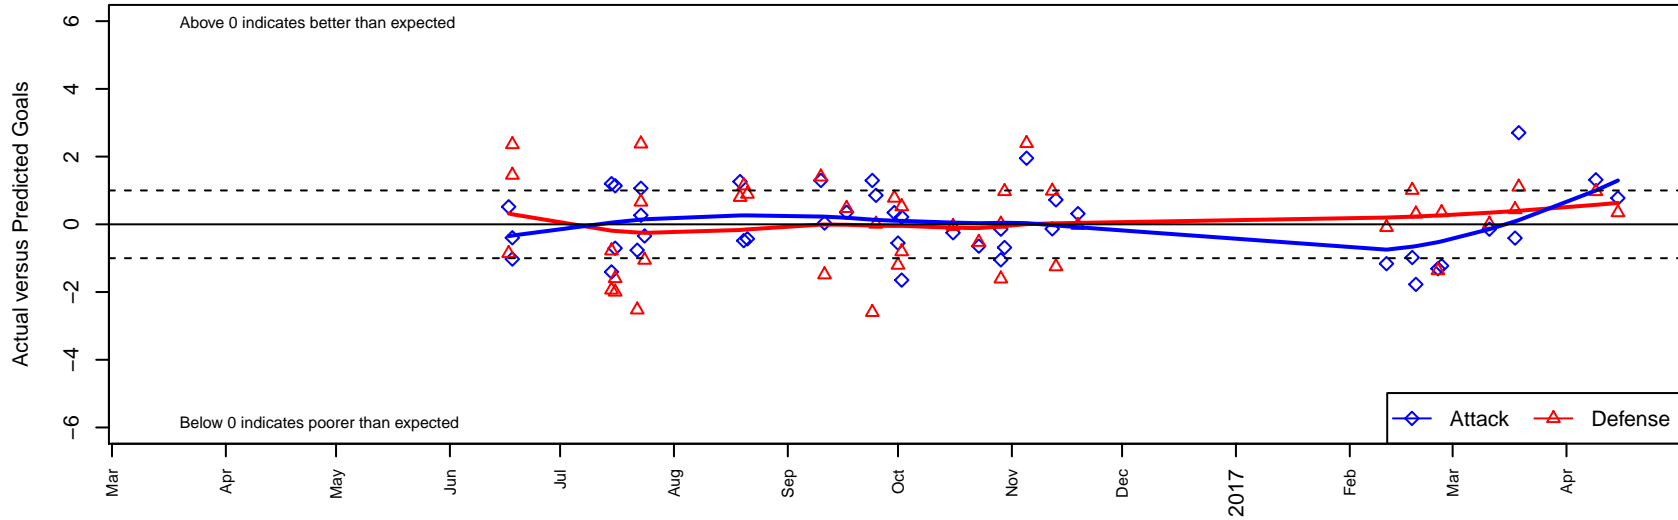

# Westside Timbers Copa TS G03

Westside Timbers  
 Beaverton, OR  
 G03 total strength=1340  
 attack=6.86 defense=6.17  
 fall league = PTT G03 Premier Red  
 spr league = Spr OYS G03 Premier White

alt names used:  
 Westside Timbers 03G Copa TS  
 Westside Timbers G03 U14 Copa TS  
 WESTSIDE TIMBERSCOPA TS  
 Westside Timbers 03G Copa TS  
 Westside Timbers 03G Copa TS

Venues played:  
 2016 Rainier Challenge Samba U14  
 2016 Beaverton Cup GU15 Silver  
 2016 Oswego Nike Cup Silver U15  
 2016 NWCL 03  
 2016 PTT G03 Premier Red  
 2016 Spr OYS G03 Premier White  
 2016 OYS State Cup G03

**Westside Timbers Copa TS G03**  
 Dots are actual minus expected GF (blue circles) and GA (red triangles).  
 Blue line is smoothed change in attack strength. Red is smoothed change in defense strength.

**attack and defense variance (black dot)  
relative to other teams  
and top 10 in region**

**attack and defense rating  
relative to others at age  
and all opponents in last 13 months**

**Performance relative to 13 month average**