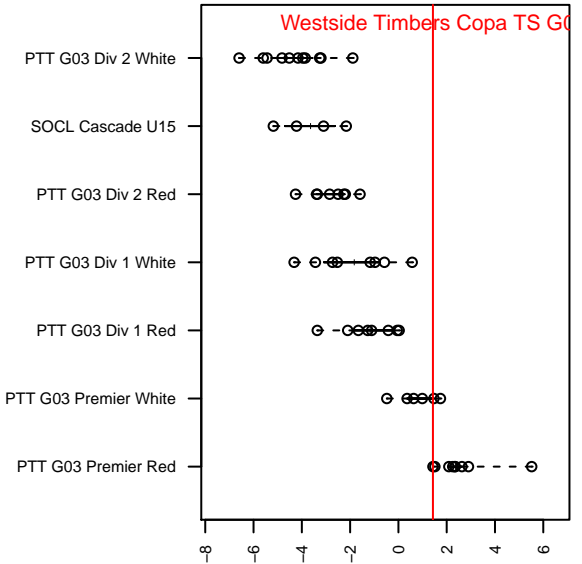

# Westside Timbers Copa TS G03

Westside Timbers  
 Beaverton, OR  
 G03 total strength=1340  
 attack=6.86 defense=6.17  
 fall league = PTT G03 Premier Red  
 spr league = Spr OYS G03 Premier White

alt names used:  
 Westside Timbers 03G Copa TS  
 Westside Timbers G03 U14 Copa TS  
 WESTSIDE TIMBERSCOPA TS  
 Westside Timbers 03G Copa TS  
 Westside Timbers 03G Copa TS

Venues played:  
 2016 Rainier Challenge Samba U14  
 2016 Beaverton Cup GU15 Silver  
 2016 Oswego Nike Cup Silver U15  
 2016 NWCL 03  
 2016 PTT G03 Premier Red  
 2016 Spr OYS G03 Premier White  
 2016 OYS State Cup G03

**Westside Timbers Copa TS G03**  
 Dots are actual minus expected GF (blue circles) and GA (red triangles).  
 Blue line is smoothed change in attack strength. Red is smoothed change in defense strength.

**attack and defense variance (black dot)  
relative to other teams  
and top 10 in region**

**attack and defense rating  
relative to others at age  
and all opponents in last 13 months**

**Performance relative to 13 month average**